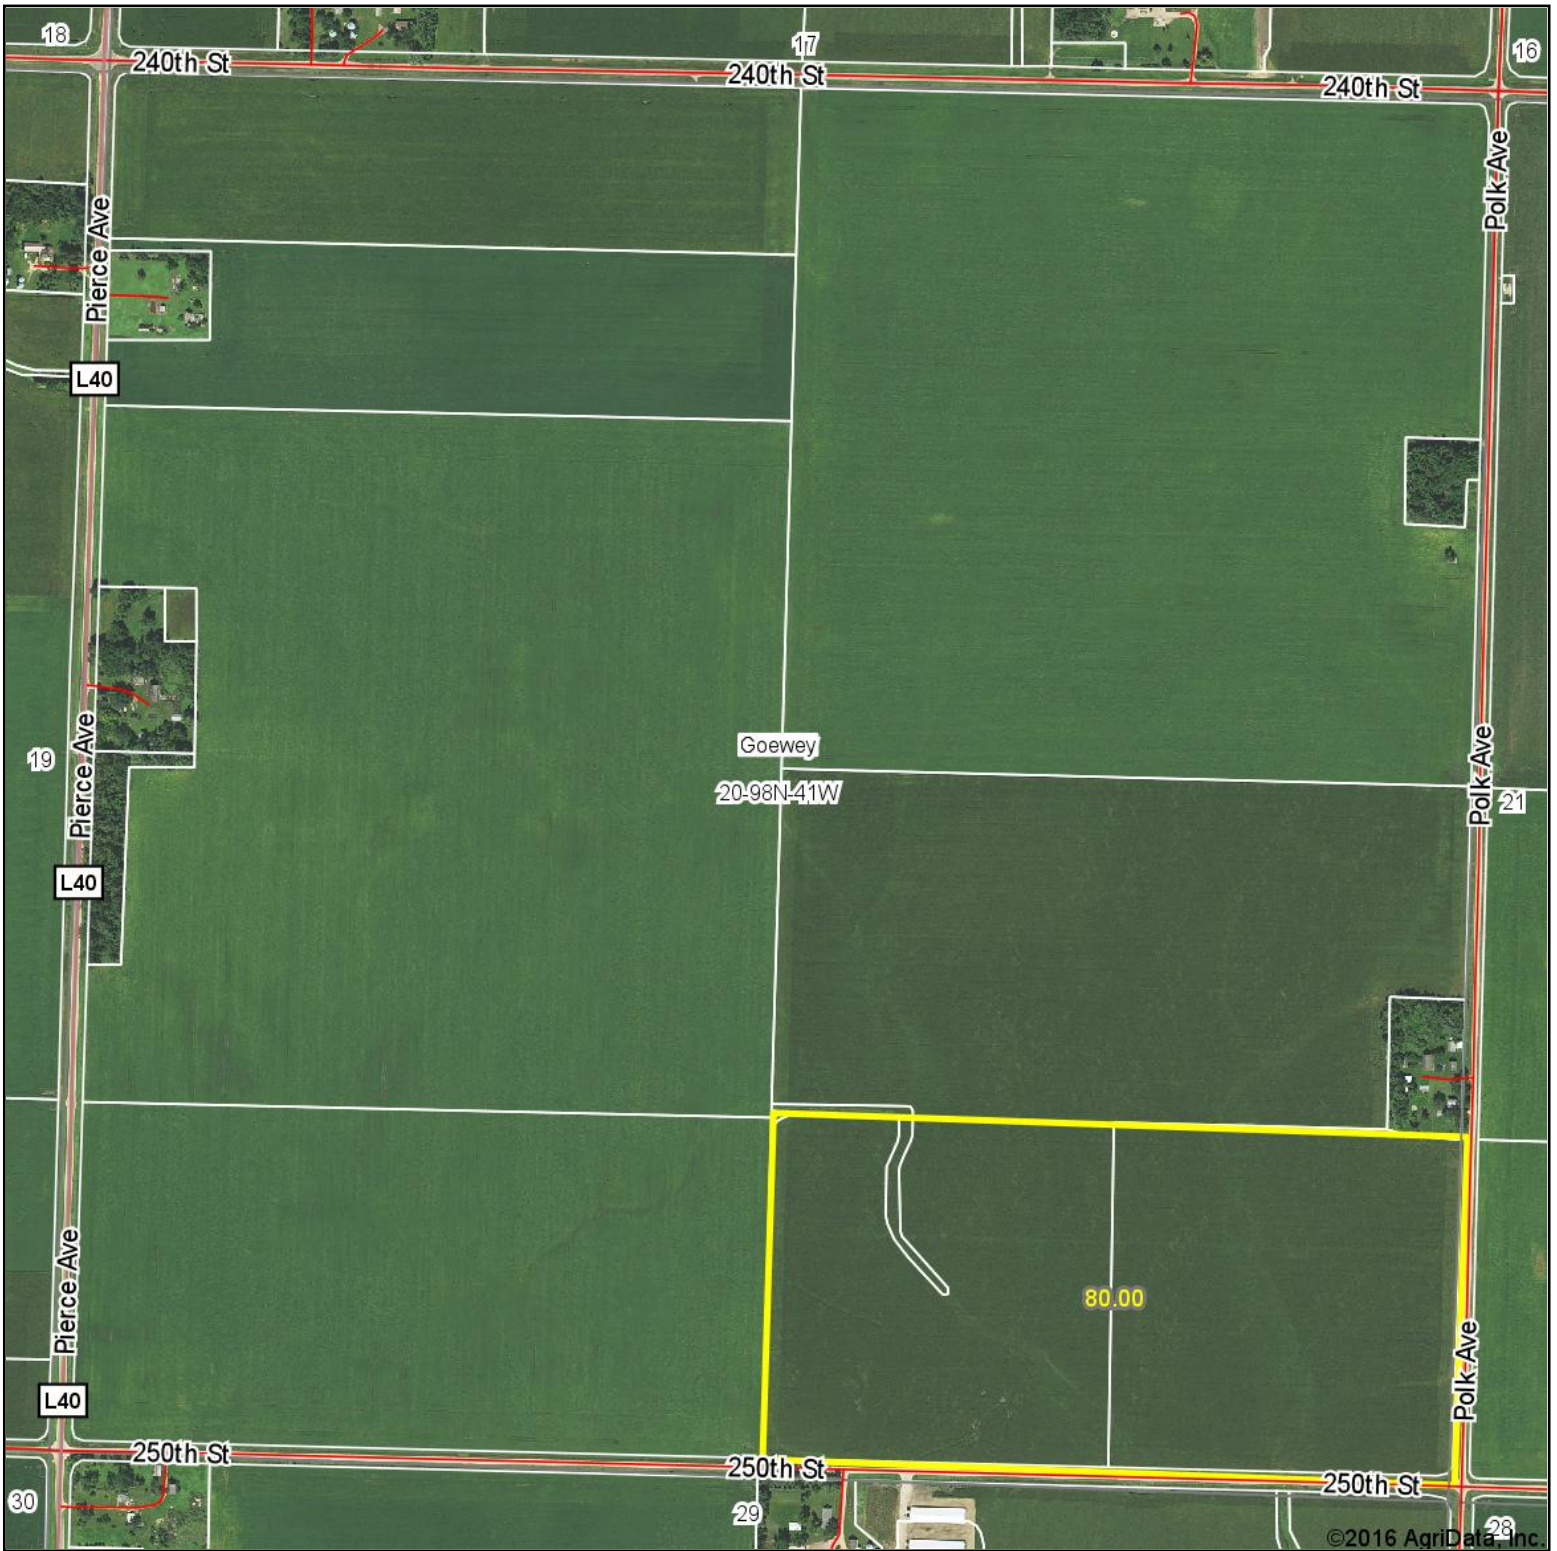

# Aerial Map

map center: 43° 17' 40.49, 95° 42' 50.25

**Vander Werff**  
Associates, Inc.  
Specializing in Iowa  
Farmland Auctions!

Maps Provided By:

© AgriData, Inc. 2016

www.AgridataInc.com

**20-98N-41W**  
**Osceola County**  
**Iowa**