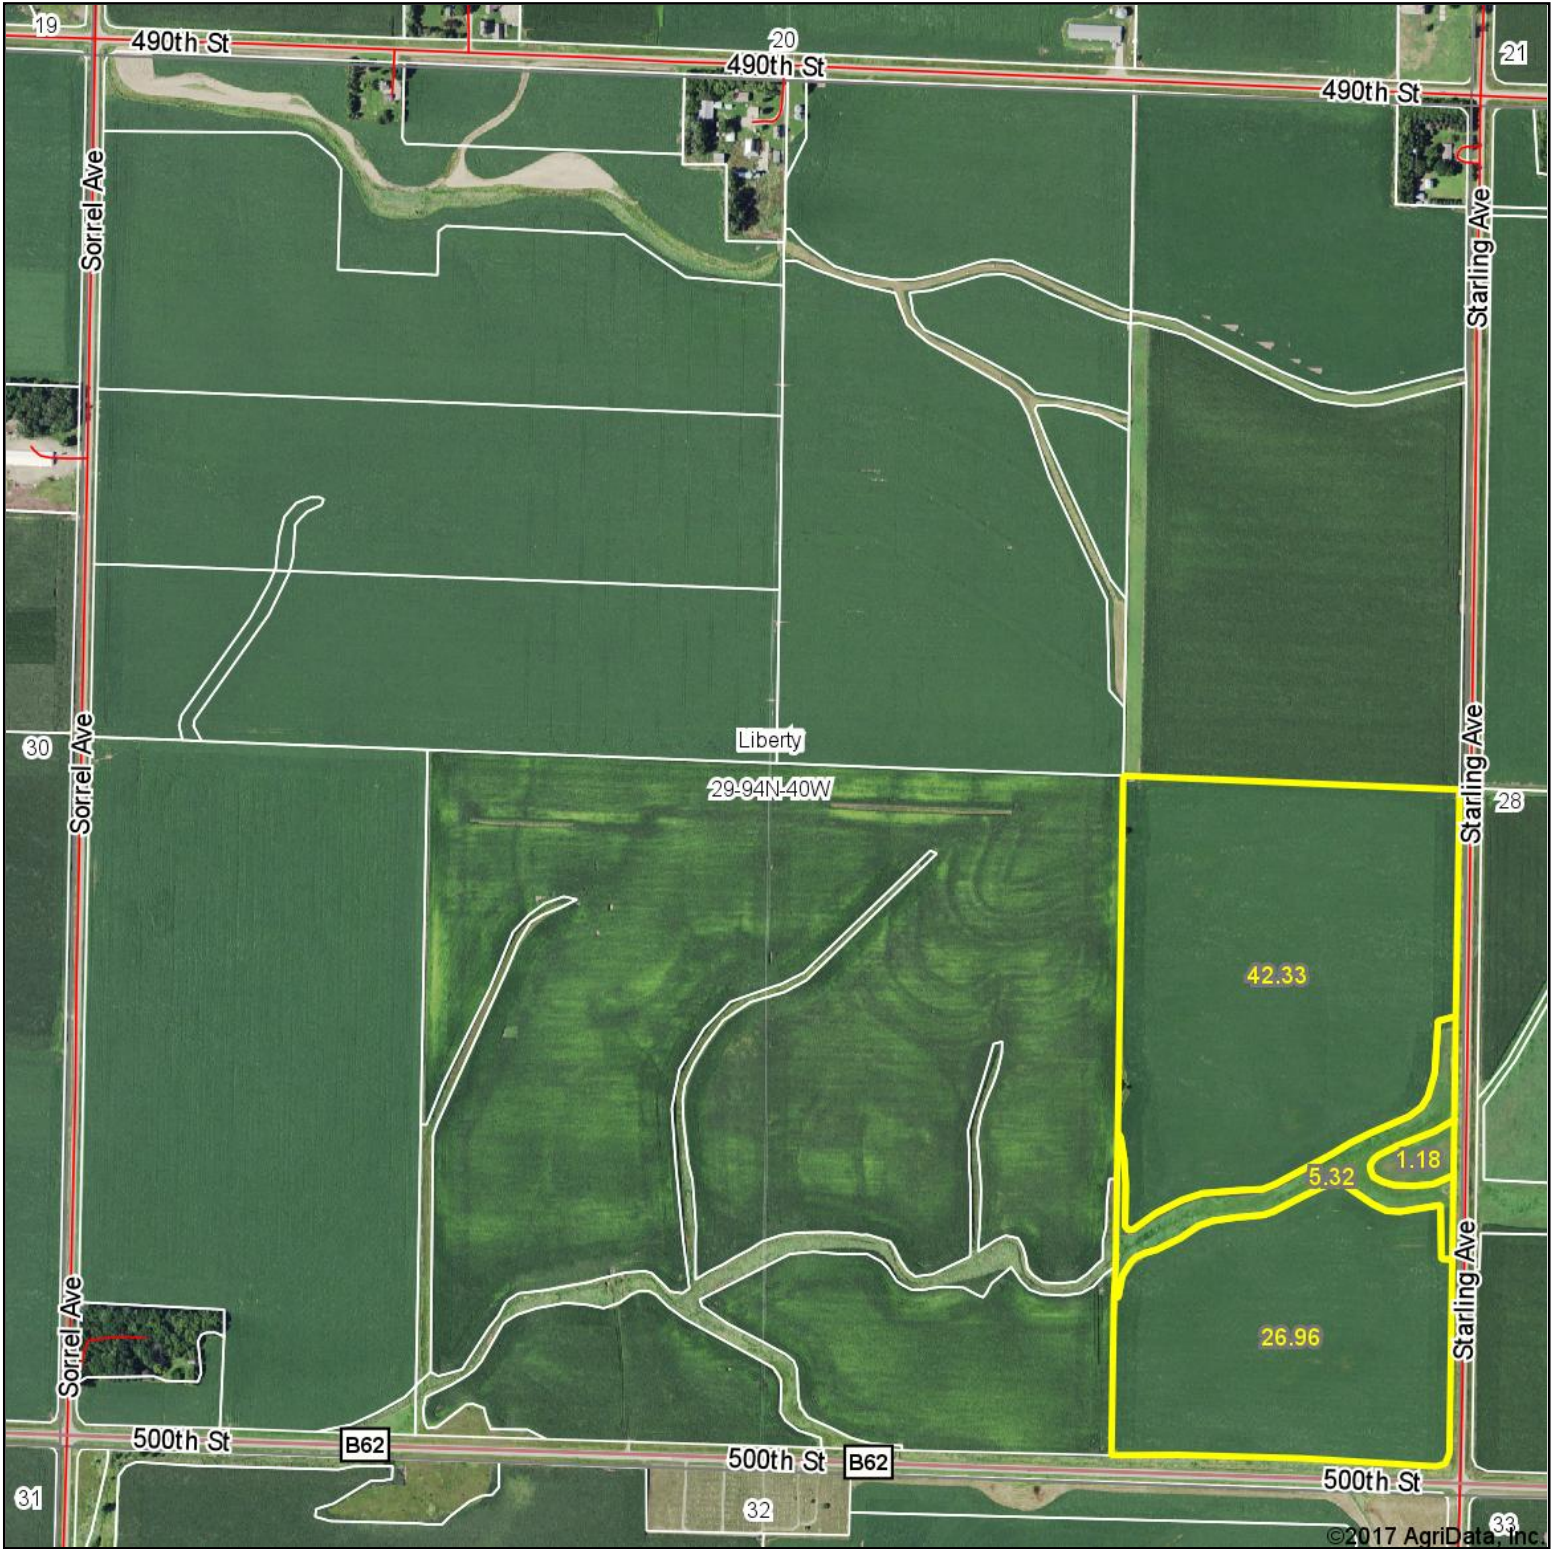

Aerial Map

©2017 AgriData, Inc.

**Vander Werff
Associates, Inc.**
Specializing in Iowa
Farmland Auctions!

Maps Provided By:

© AgriData, Inc. 2017 www.AgriDataInc.com

map center: 42° 55' 54.6, -95° 35' 36.74

29-94N-40W
Obrien County
Iowa

4/10/2017